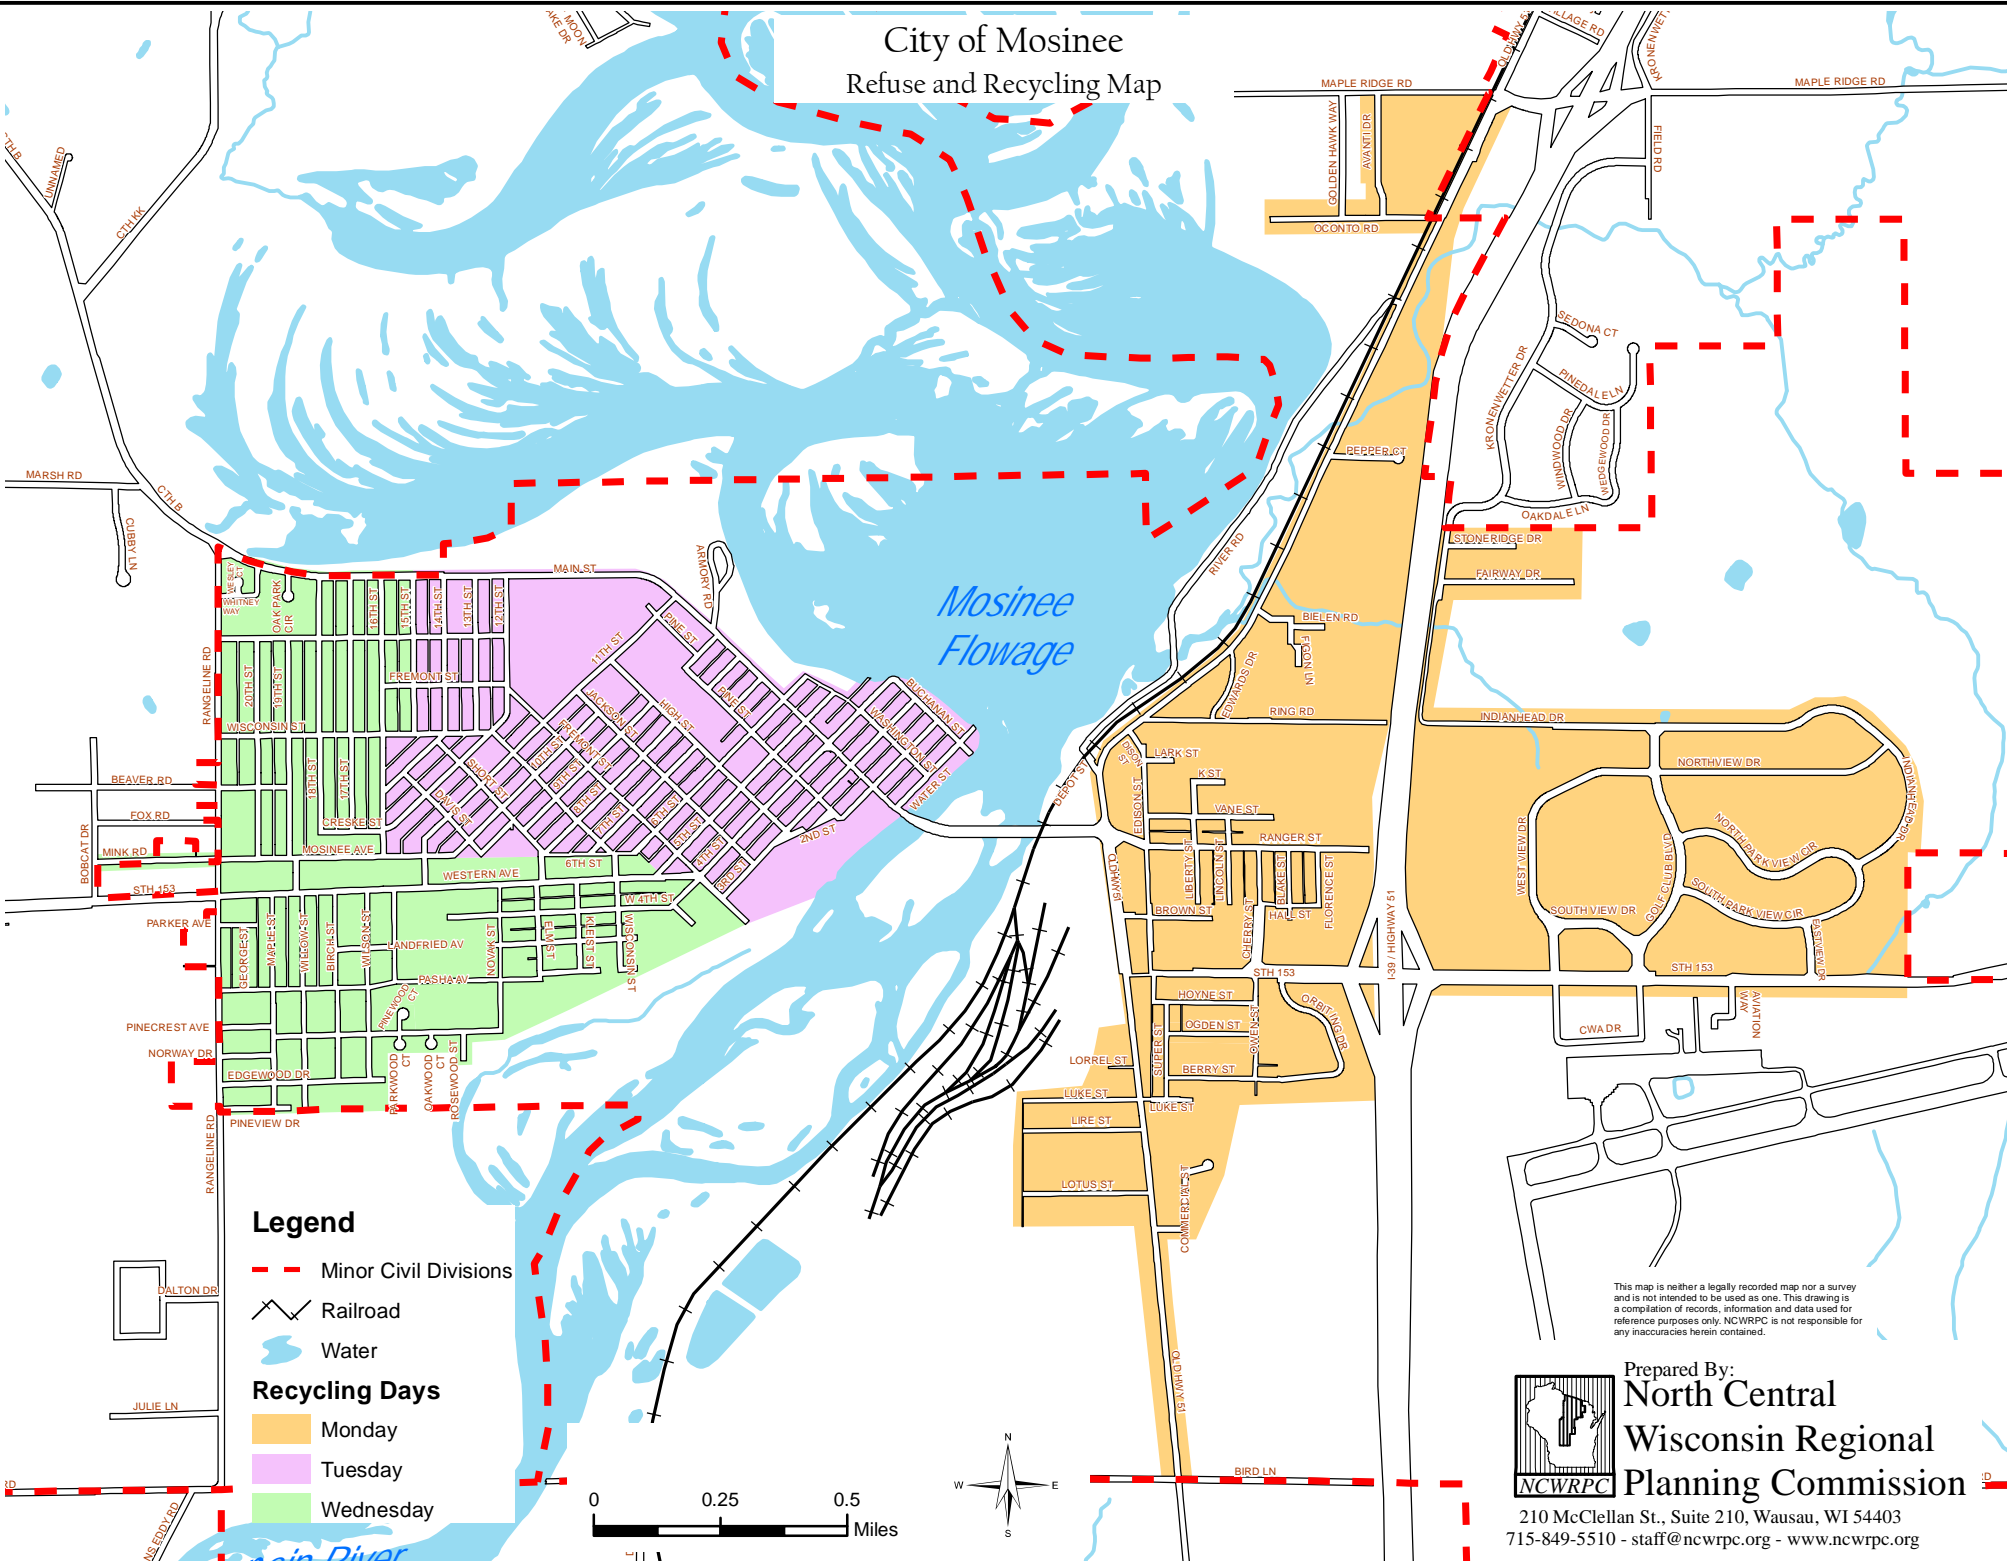

City of Mosinee Refuse and Recycling Map

Legend

- Minor Civil Divisions
- Railroad
- Water

Recycling Days

- Monday
- Tuesday
- Wednesday

Prepared By:
**North Central
Wisconsin Regional
Planning Commission**

210 McClellan St., Suite 210, Wausau, WI 54403
715-849-5510 - staff@ncwrpc.org - www.ncwrpc.org